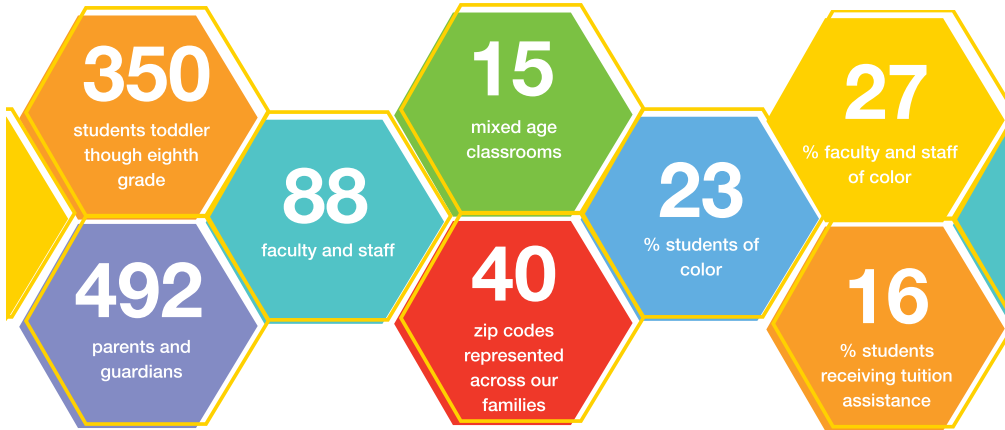

MSD OVERVIEW

FAST FACTS

1964
EST.
60 years as Denver's oldest and first fully accredited Montessori school

OUR VALUES IN ACTION:

- Be Kind
 - Be Yourself
 - Be Curious
 - Be Brave
-
- Belong. Be MSD.

OUR MISSION: